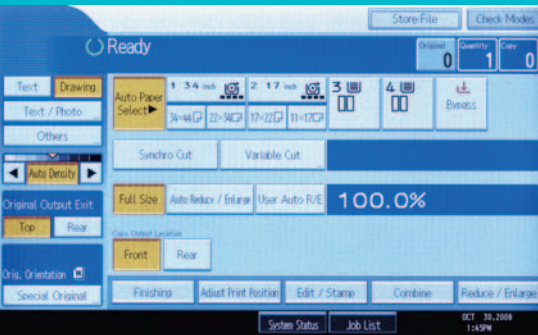

Ricoh Aficio MP W5100/MP W7140
Wide Format
Built for Productivity in
High-Volume Environments

RICOH

productive

value